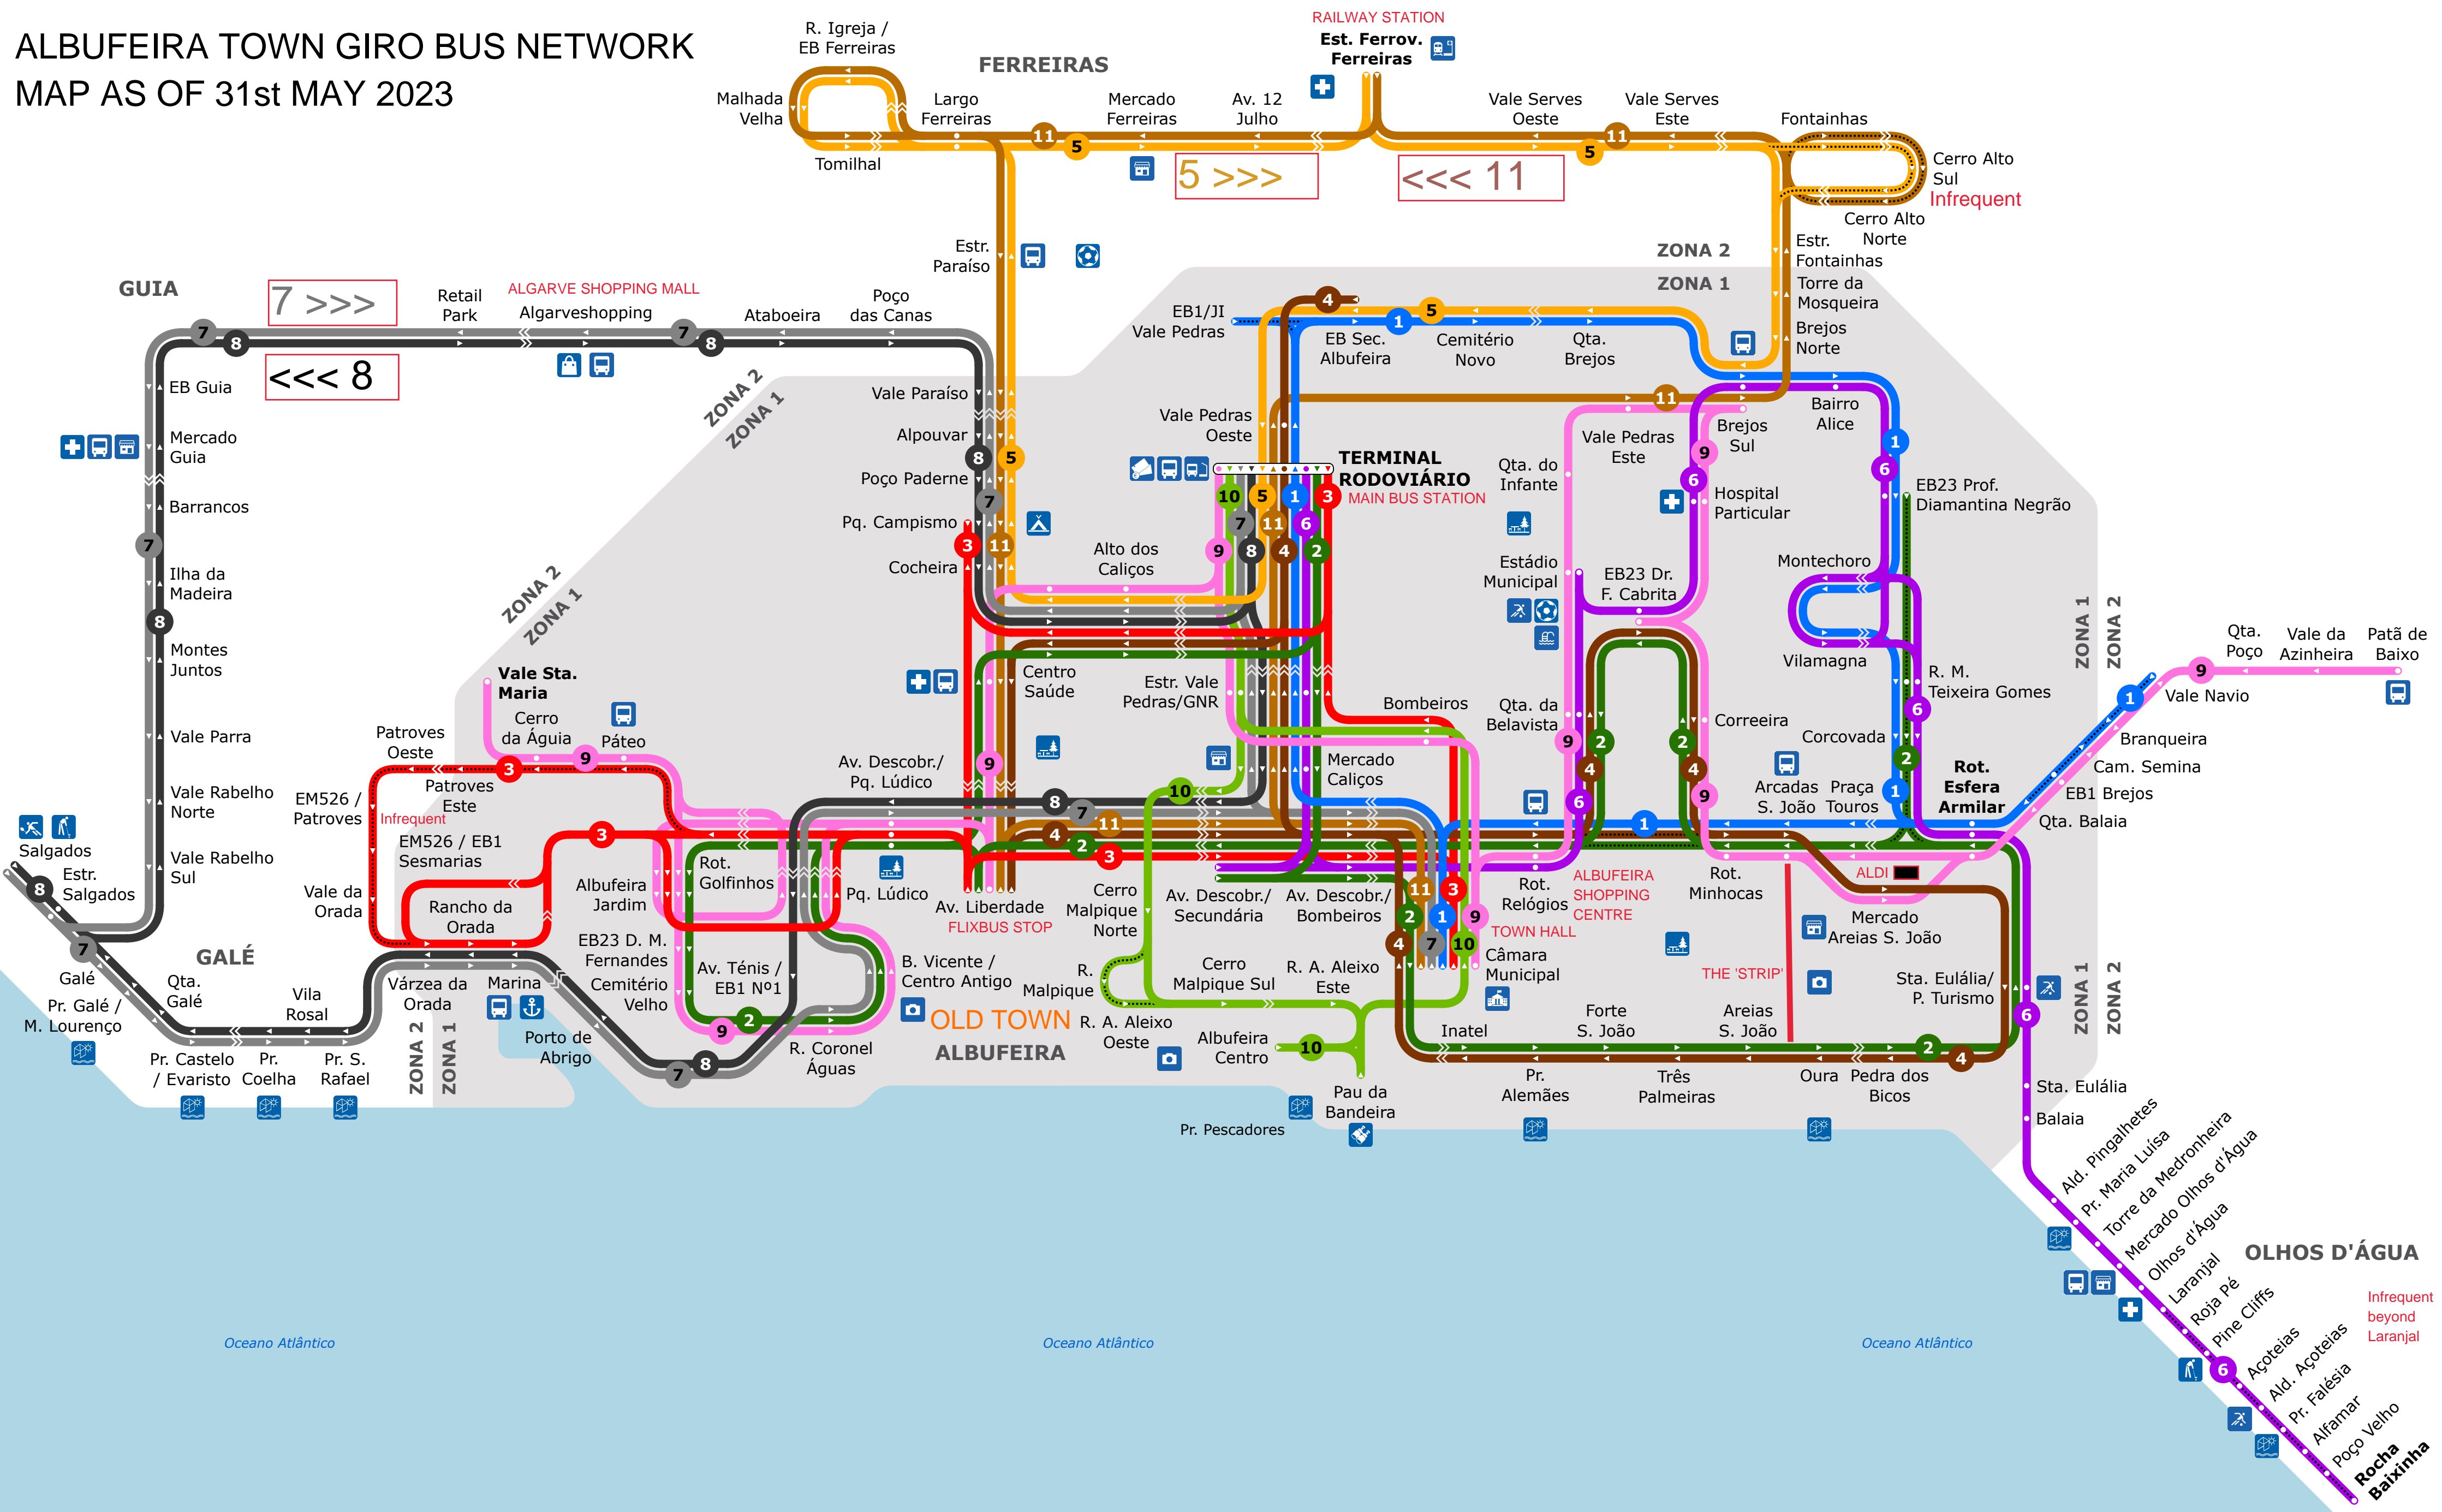

ALBUFEIRA TOWN GIRO BUS NETWORK

MAP AS OF 31st MAY 2023

Legenda da Rede/ *Network Legend*

Praia
Beach

Parque
Park

Piscina
Pool

Ténis
Tennis

Centro Comercial
Shopping Center

Serviços de Saúde
Health Services

Miradouro
Viewpoint

Complexo Desp.
Sports Complex

Marina
Marina

Terminal Rodoviário
Bus Terminal

Estação de Comboios
Train Station

Parque de Campismo
Camping Site

Campo de Golf
Golf Course

Mercado
Market

Autocarros Interurbanos
Interurban Buses

Atracção Turística
Tourist Attraction

Câmara Municipal
City Hall

Pontos de Venda GIRO
Sales Points GIRO

Estádio de Futebol
Football Stadium